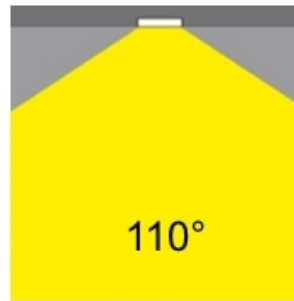

DIXIT RA16 RECESSED

A56102-

PROJECT	
TYPE	
SPECIFIER	
QUANTITY	
DATE	

RA 16 LED 18W 2400 lm					R:100%				I.Max:350 Cd/Klm				
H[m]	D[m]	Max lux	Med lux	Alpha=112°	H[m]	D[m]	Max lux	Med lux	Beta=113°	H[m]	D[m]	Max lux	Med lux
1.00	2.99	604	145		1.00	3.07	604	145		1.00	3.07	604	145
2.00	5.98	151	36		2.00	6.13	151	36		2.00	6.13	151	36
3.00	8.96	67	16		3.00	9.20	67	16		3.00	9.20	67	16
4.00	11.95	38	9		4.00	12.26	38	9		4.00	12.26	38	9
5.00	14.94	24	6		5.00	15.33	24	6		5.00	15.33	24	6

Dimming	DP	DV		
	Phase	0-10V		
Color Temperature	27K	30K	35K	40K
	2700K	3000K	3500K	4000K

Order Example **K°**

L5XXXXXX-DV-30K

0-10V 3000K