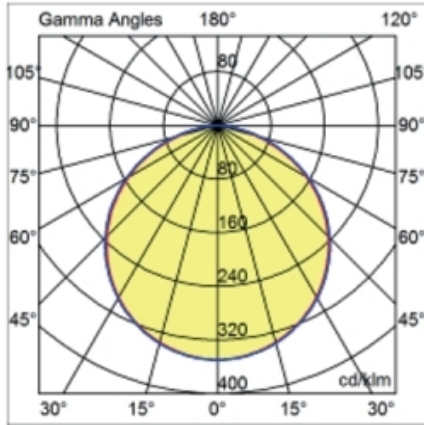

DIXIT RA16 RECESSED

A56102-

PROJECT	
TYPE	
SPECIFIER	
QUANTITY	
DATE	

RA 16 LED 18W 2400 lm					R:100%				I.Max:350 Cd/Klm				
H[m]	D[m]	Max lux	Med lux	Alpha=112°	H[m]	D[m]	Max lux	Med lux	Beta=113°	H[m]	D[m]	Max lux	Med lux
1.00	2.99	604	145		1.00	3.07	604	145		1.00	3.07	604	145
2.00	5.98	151	36		2.00	6.13	151	36		2.00	6.13	151	36
3.00	8.96	67	16		3.00	9.20	67	16		3.00	9.20	67	16
4.00	11.95	38	9		4.00	12.26	38	9		4.00	12.26	38	9
5.00	14.94	24	6		5.00	15.33	24	6		5.00	15.33	24	6

Dimming	DP	DV		
	Phase	0-10V		
Color Temperature	27K	30K	35K	40K
	2700K	3000K	3500K	4000K

Order Example **K°**

L5XXXXXX-DV-30K

0-10V 3000K