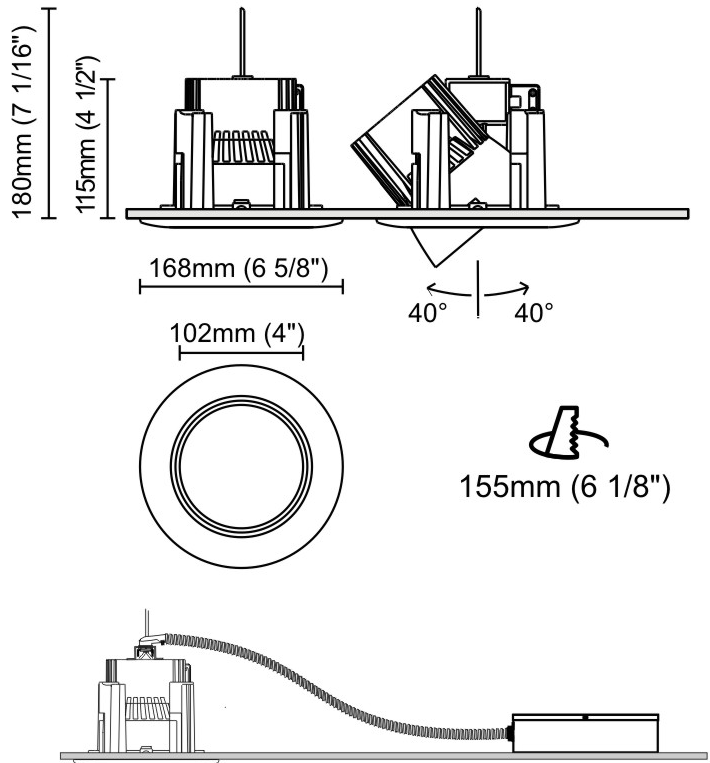

DIXIT RA17 RECESSED

A56019-30K

base number

1. To build a product code in our configurator select the specify button on the base model # product page
2. To build a manual product code on this datasheet choose from the options listed below in blue font and add the suffix to the base model #

GENERAL

Series: Dixit
Subseries: Dixit RA17
Brand: Ivela
Division: Architectural
Mounting Type: Recessed
Mounting Location: Ceiling
Subcategory: Downlight

PHYSICAL

Shape: Round
Diameter (mm): 168
Diameter (in): 6 5/8
Height (mm): 180
Height (in): 7 1/16
Min. Recessing Depth (mm): 180
Min. Recessing Depth (in): 7 1/16
Light Distribution: Adjustable / Direct
Weight (kg): 2
Weight (lbs): 4.40
Diffuser: Clear Polycarbonate
Fixture Finish: MWH
Fixture Material: Aluminum Die Cast

ELECTRICAL

Lamp Type: LED
Total Output Wattage (W): 33
Dimming: Tri-Mode (Non-Dimming and Phase Dimming (120Vac only) and 0-10V Dimming)
Driver Included: No
Driver Location: Recessed Housing
Driver Type: Constant Current - Universal
Driver Class: Class 2
Housing: See Components
Input Voltage (V): 120 - 277
Constant Current (MA): 900

LED

Number of LEDs: 1
Color Temperature (°K): 3000
Max. Delivered Lumen (lm): 3770
CRI: >85 CRI
Lamp Life (hrs): 50000

OPTICAL

Optic°: 30
Upon Request: Optic 17° or 55° (mirror-metallized) / 70° (white)

RATINGS AND CERTIFICATIONS

Certified By: Certified for North American Standards
IP rating: IP20
IK Rating: IK07